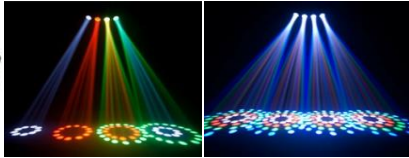

60.50 15.13 121.00

Mega Flower LED

33.00 8.25 66.00

Megamoon LED

33.00

8.25

66.00

Mega Trix LED