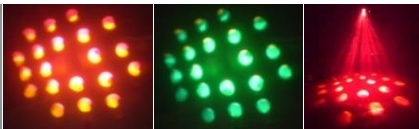

LIGHTING(1):

EFFECT LIGHTS

EXIT LIGHTS

FLAME LIGHTS

EFFECT LIGHTS

Abyss Water Effect	33.00	8.25	66.00
--------------------	-------	------	-------

ADJ Derby	33.00	8.25	66.00
-----------	-------	------	-------

ADJ Large Astro Raggi	33.00	8.25	66.00
-----------------------	-------	------	-------

Arcblaze 150MH Fibre Optic Unit	49.50	12.38	99.00
---------------------------------	-------	-------	-------

Astra Star	33.00	8.25	66.00
------------	-------	------	-------

Chameleon	33.00	8.25	66.00
-----------	-------	------	-------

Chameleon 2	33.00	8.25	66.00
			
Chameleon 3	33.00	8.25	66.00
			
Chameleon 4	33.00	8.25	66.00
			
Chameleon 5	33.00	8.25	66.00
			
Circus 2.0 LED Effect Light	33.00	8.25	66.00
			
Clay Paky DIA/VIP Projector	82.50	20.63	165.00
			
Cross Trooper (Double Derby)	33.00	8.25	66.00
			
Ego 3 Kaleidoscope Effect	33.00	8.25	66.00
			
EMO Gobo Projector	33.00	8.25	66.00
			
Festoon Party Lights 8m Clear or Coloured Globes Included	22.00	5.50	44.00
			