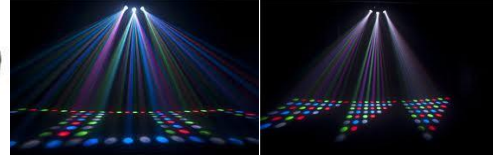

Quad 4 Battery Powered Uplight

22.00

5.50

44.00