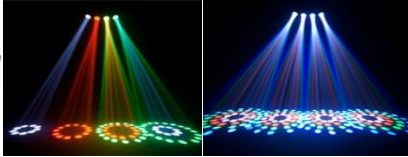

33.00

8.25

66.00

Megamoon LED

33.00

8.25

66.00

Mega Trix LED